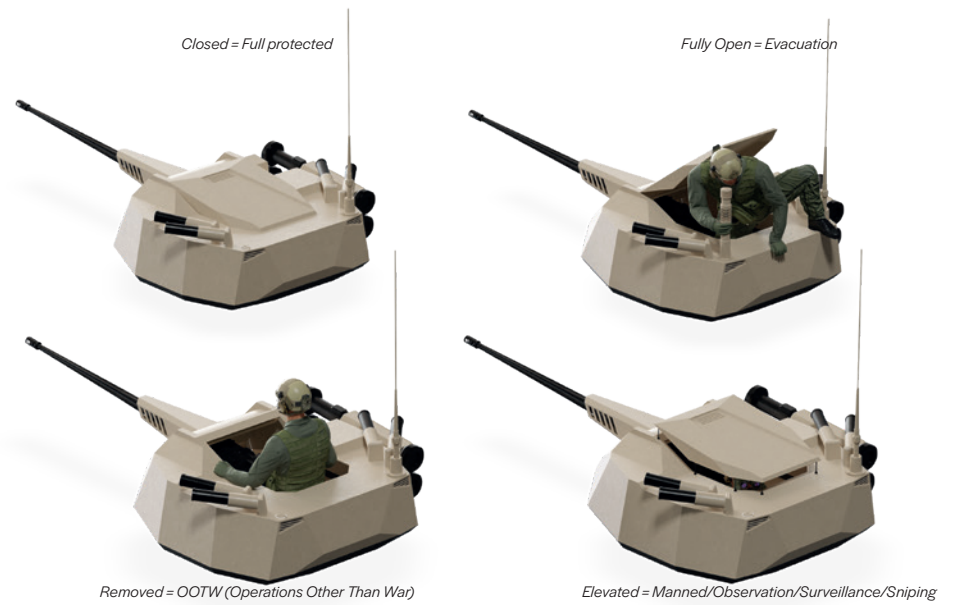

COCKERILL® CPWS GEN. 2

Multi-mission
Protected
Light

johncockerill.com/defense

Weapon Systems

Multi-Cannon 25-30

Multi-Configuration

Protected loading

Missile Launcher

Through-Life Support

Maintenance

Upgrade

Training

Simulation

Multi-mission Protected Light

« Due to the **unique design** of its **mobile and removable hatch**, the Cockerill® CPWS Gen. 2 is **multi-mission** capable. It can accommodate **25 mm and 30 mm** calibre cannons and an **anti-tank missile** capability. Last but not least, this light system allows for **under-armour reloading**, thus maximizing the protection of the crews. »