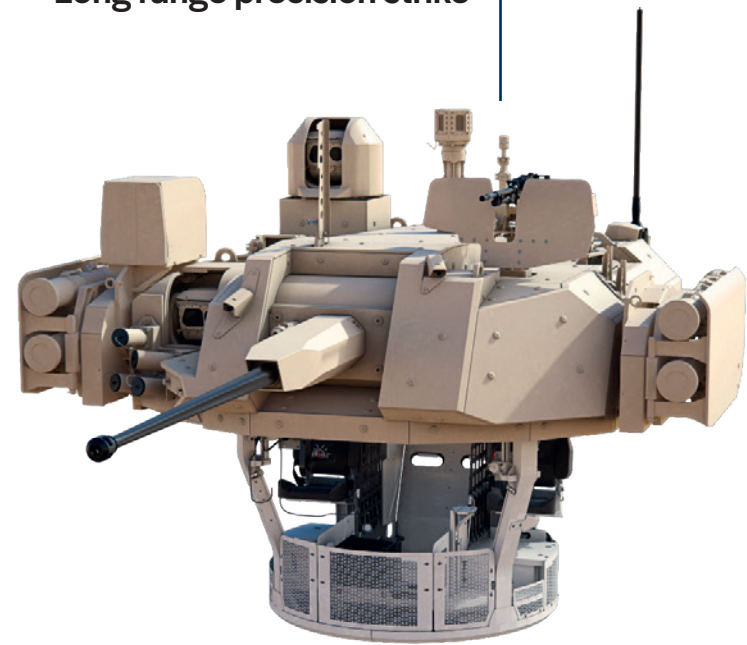

COCKERILL® 3000 SERIES

Modularity
Commonality
Readiness

johncockerill.com/defense

105 mm

90 mm

30/40 mm

Weapon Systems

Multi-Calibre

Manned / Unmanned

Indirect fire (42°)

Long range precision strike

**Through-Life
Support**

Maintenance

Training

Upgrade

Simulation

**Modularity
Commonality
Readiness**

« Providing **calibre interchangeability** and both **manned/unmanned** configurations, the Cockerill® 3000 Series represents a unique answer to our customers' **present and future requirements**. Its **modularity** leads to a high **commonality** in terms of **training, maintenance** and **spare parts**, significantly enhancing manpower and system **readiness**. Moreover, these advantages optimize **total cost of ownership**. »