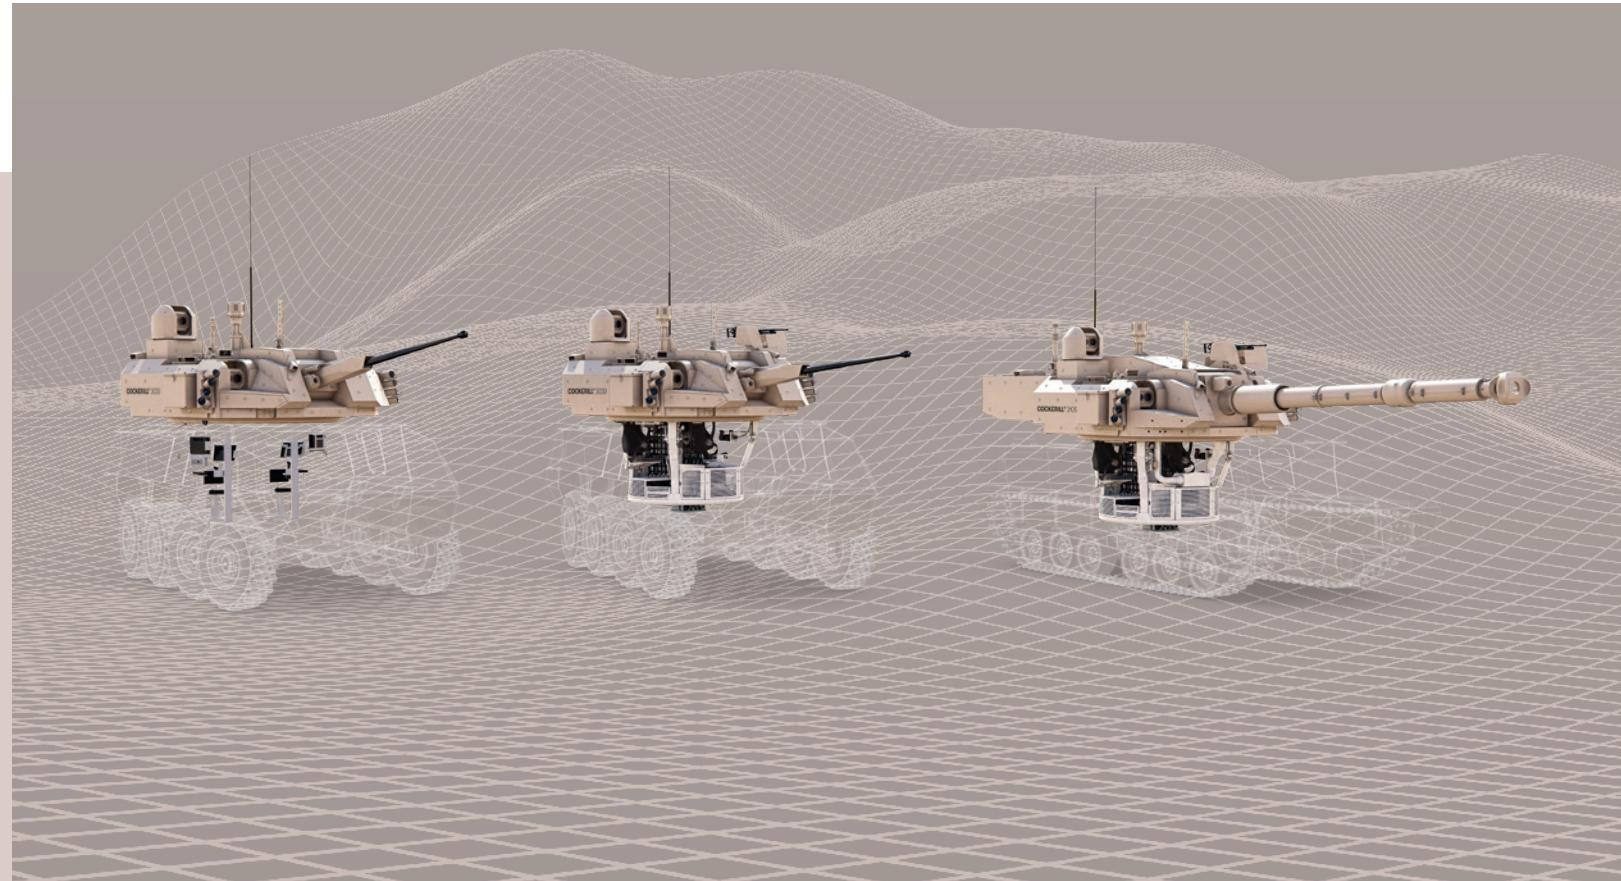

COCKERILL® 3000 SERIES

Modularity
Commonality
Readiness

johncockerill.com/defense

105 mm

90 mm

30/40 mm

Weapon Systems

Multi-Calibre

Manned / Unmanned

Indirect fire (42°)

Long range precision strike

**Through-Life
Support**

Maintenance

Training

Upgrade

Simulation

**Modularity
Commonality
Readiness**

« Providing **calibre interchangeability** and both **manned/unmanned** configurations, the Cockerill® 3000 Series represents a unique answer to our customers' **present and future requirements**. Its **modularity** leads to a high **commonality** in terms of **training, maintenance** and **spare parts**, significantly enhancing manpower and system **readiness**. Moreover, these advantages optimize **total cost of ownership**. »