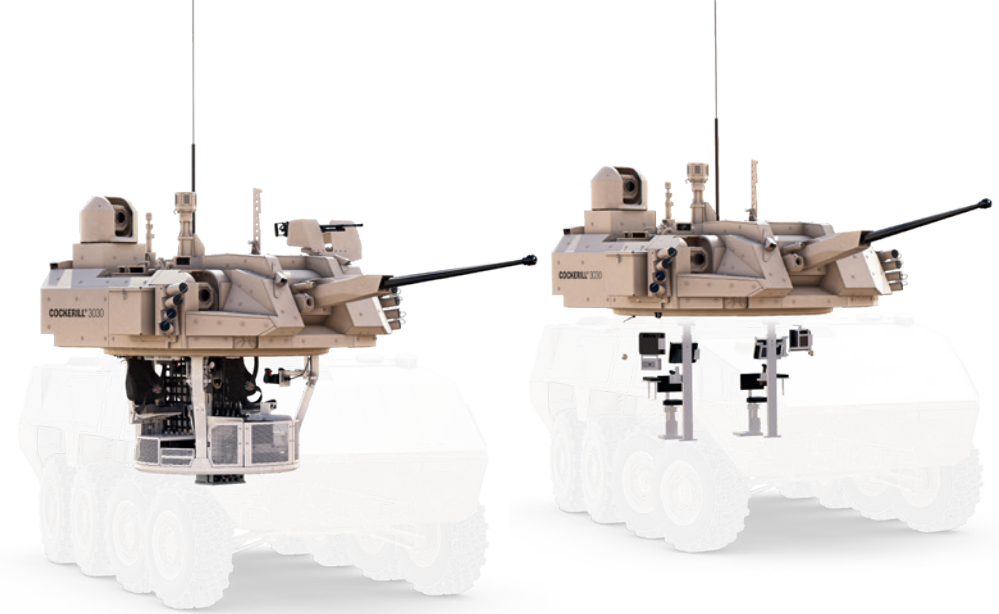

COCKERILL® 3000 SERIES

Modularity
Commonality
Readiness

johncockerill.com/defense

105 mm

90 mm

30/40 mm

Weapon Systems

Multi-Calibre

Manned / Unmanned

Indirect fire (42°)

Long range precision strike

**Through-Life
Support**

Maintenance

Training

Upgrade

Simulation

**Modularity
Commonality
Readiness**

« Providing **calibre interchangeability** and both **manned/unmanned** configurations, the Cockerill® 3000 Series represents a unique answer to our customers' **present and future requirements**. Its **modularity** leads to a high **commonality** in terms of **training, maintenance** and **spare parts**, significantly enhancing manpower and system **readiness**. Moreover, these advantages optimize **total cost of ownership**. »