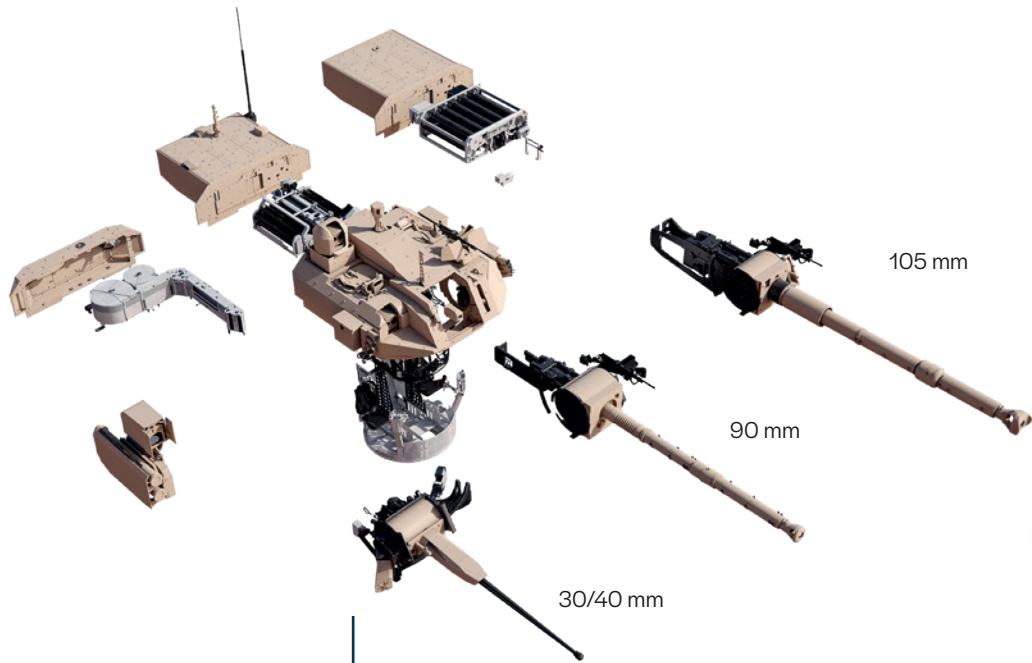

COCKERILL® 3000 SERIES

Modularity
Commonality
Readiness

johncockerill.com/defense

105 mm

90 mm

30/40 mm

Weapon Systems

Multi-Calibre

Manned / Unmanned

Indirect fire (42°)

Long range precision strike

**Through-Life
Support**

Maintenance

Training

Upgrade

Simulation

**Modularity
Commonality
Readiness**

« Providing **calibre interchangeability** and both **manned/unmanned** configurations, the Cockerill® 3000 Series represents a unique answer to our customers' **present and future requirements**. Its **modularity** leads to a high **commonality** in terms of **training, maintenance** and **spare parts**, significantly enhancing manpower and system **readiness**. Moreover, these advantages optimize **total cost of ownership**. »